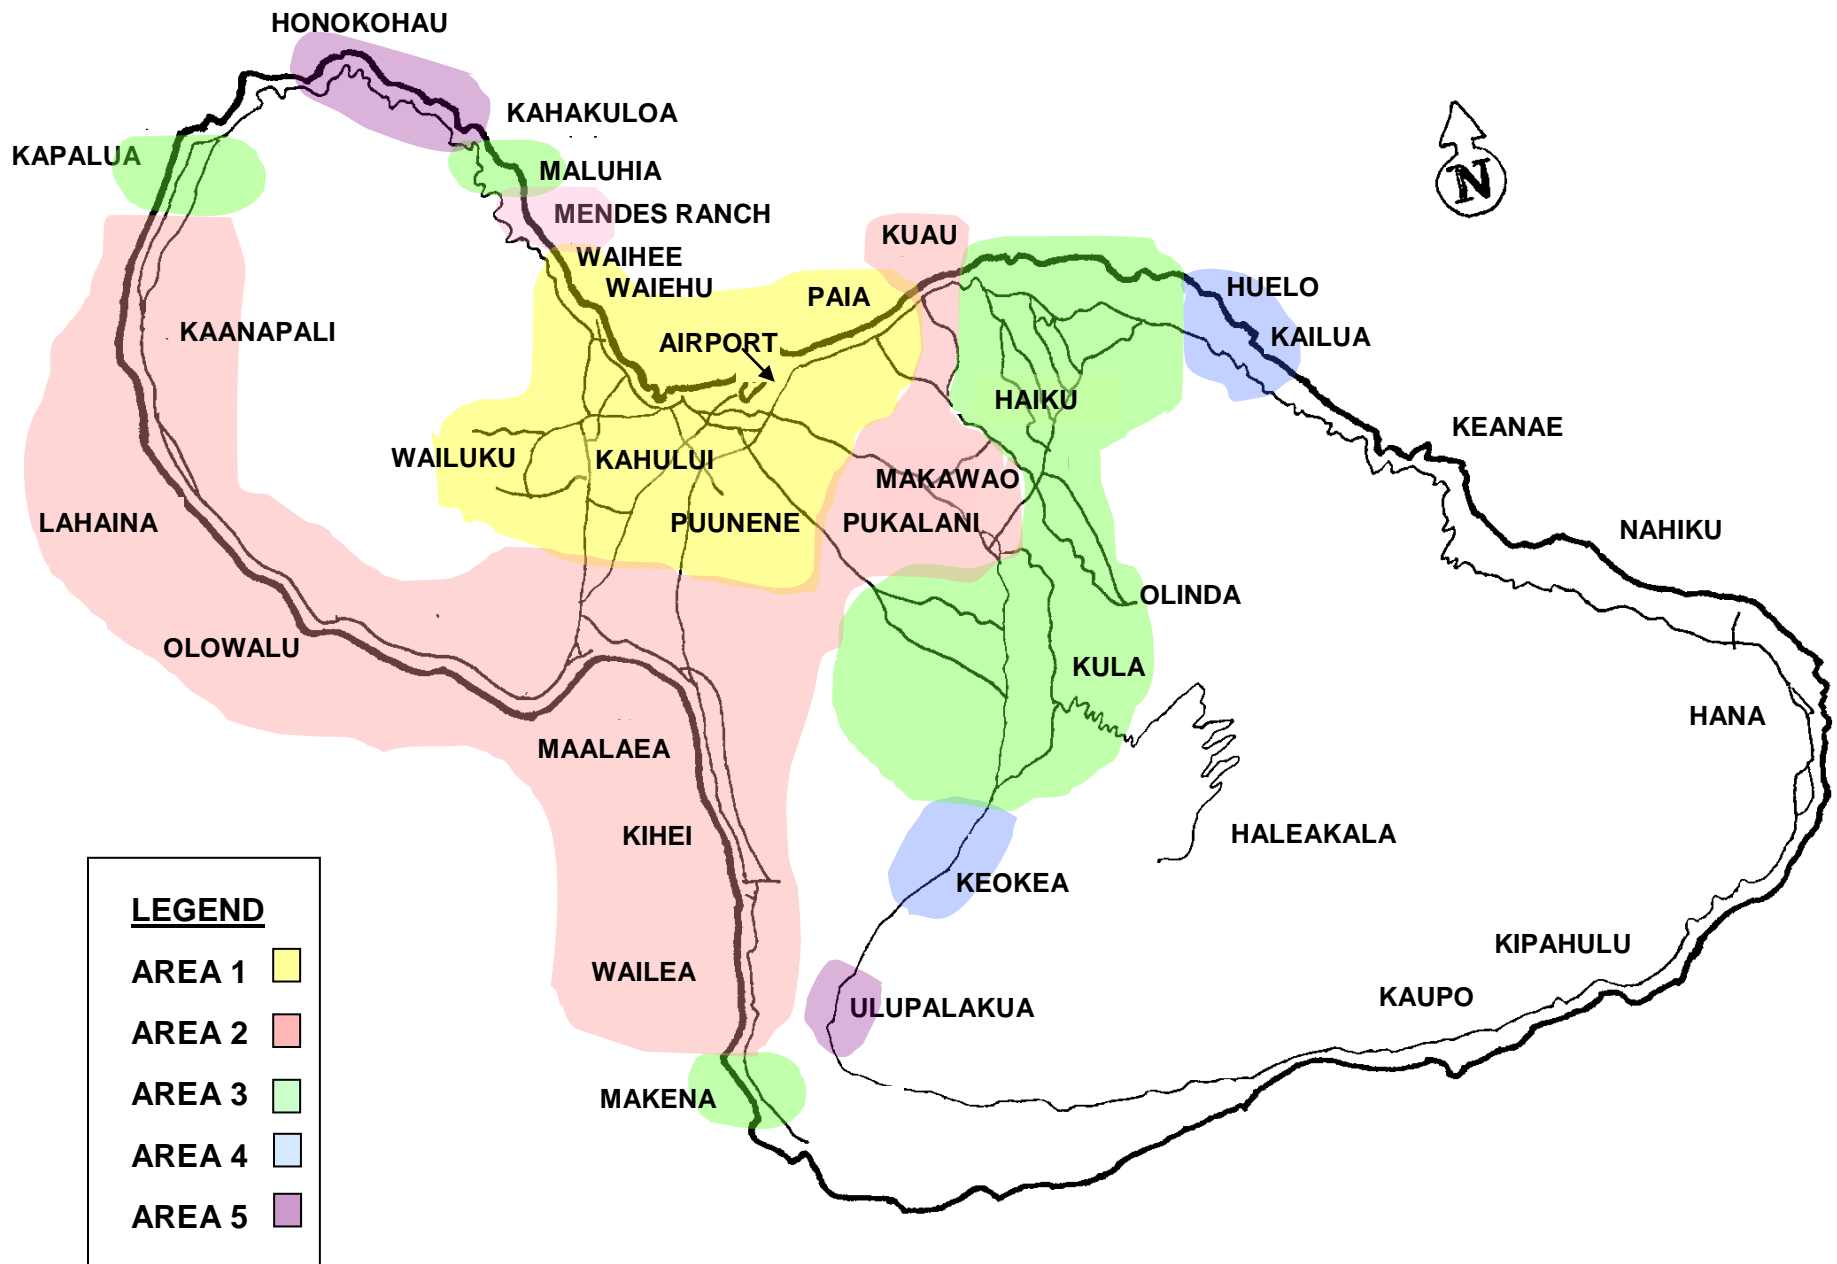

LONG TERM RATE MAP

Updated 12/23/2011

Rainbow Rentals' Long Term Rates

- ALL PRICES PER UNIT
- INCLUDE DELIVERY & PICK-UP
- BILLING PERIOD - 4 WEEKS (28 DAYS)
- APPLICABLE SALES TAX TO BE ADDED

1 X WEEK SERVICE

	AREA 1	AREA 2	AREA 3
STANDARD TOILET OR HOLDING TANK	\$120 4-wks	\$135 4-wks	\$155 4-wks
VIP TOILET	\$185 4-wks	\$200 4-wks	\$220 4-wks
COMFORT TOILET 5ft x 5ft	\$205 4-wks	\$220 4-wks	\$240 4-wks
ADA COMPLIANT TOILET	\$305 4-wks	\$320 4-wks	\$340 4-wks
HANDWASH STATION	\$120 4-wks	\$135 4-wks	\$155 4-wks

2 X WEEK SERVICE

	AREA 1	AREA 2	AREA 3
STANDARD TOILET OR HOLDING TANK	\$180 4-wks	\$195 4-wks	N/A
VIP TOILET	\$245 4-wks	\$270 4-wks	N/A
COMFORT TOILET 5ft x 5ft	\$265 4-wks	\$280 4-wks	N/A
ADA COMPLIANT TOILET	\$365 4-wks	\$380 4-wks	N/A

SPECIAL EVENT RATE MAP

Updated 12/23/2011

Rainbow Rentals' Special Event Rates

- ALL PRICES PER UNIT
- INCLUDES SALES TAX, DELIVERY & PICK-UP

	AREA 1	AREA 2	AREA 3	AREA 4	AREA 5
STANDARD TOILETS	\$78	\$88	\$99	\$125	\$225
VIP TOILETS	\$155	\$165	\$175	\$200	\$315
COMFORT TOILETS (5FT X 5FT)	\$160	\$170	\$180	\$205	\$305
ADA COMPLIANT (HANDICAP)	\$210	\$220	\$230	\$255	\$355
HANDWASH STATION (WITH TOILET RENTAL)	\$78	\$78	\$78	\$78	\$78
HANDWASH STATION (WITHOUT TOILET)	\$78	\$88	\$99	/	/
PUMP-OUT SERVICE, AVAIL. 7-DAYS	\$35	\$35	\$45	\$55	/